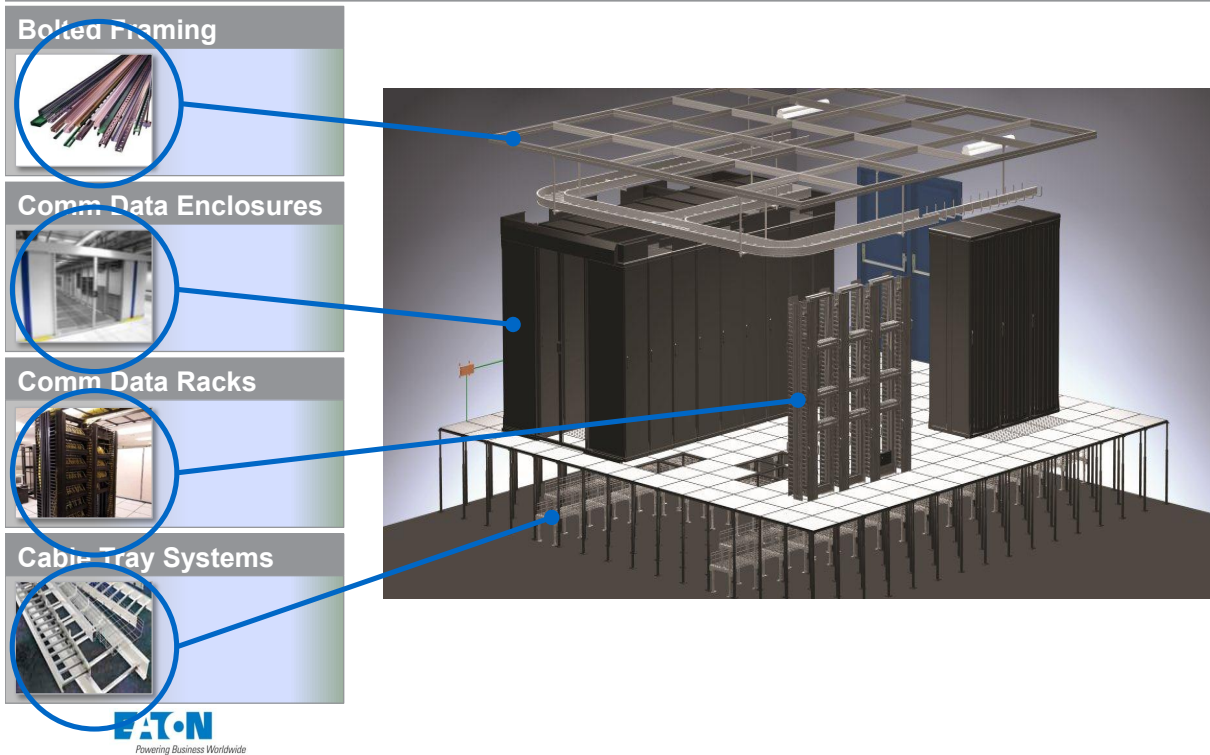

### Why Choose Delta<sup>3</sup>?

1. Helps reduce installation times for active & passive infrastructure with its open architecture form & design features such as tool-less adjustment of 19-inch rails
2. Reduced remediation times reducing costs for adds / moves / changes
3. Integrated mounting facilities reducing the need to add additional components
4. Designed to allow the optimisation of air management inside the rack envelope
5. Single rack system platform to suit any application simplifying change control & data room optimisation

## Frame Configuration

Offset Post

Offers design flexibility to achieve current best practise as well as catering for the continued evolution of IT equipment such as high density servers and switches.

Centre Post

Optimised data centre solution that provides unrestricted space to install equipment, large cable looms and significantly reduces deployment and remediation costs.

4 Post

Traditional set up for basic installations.